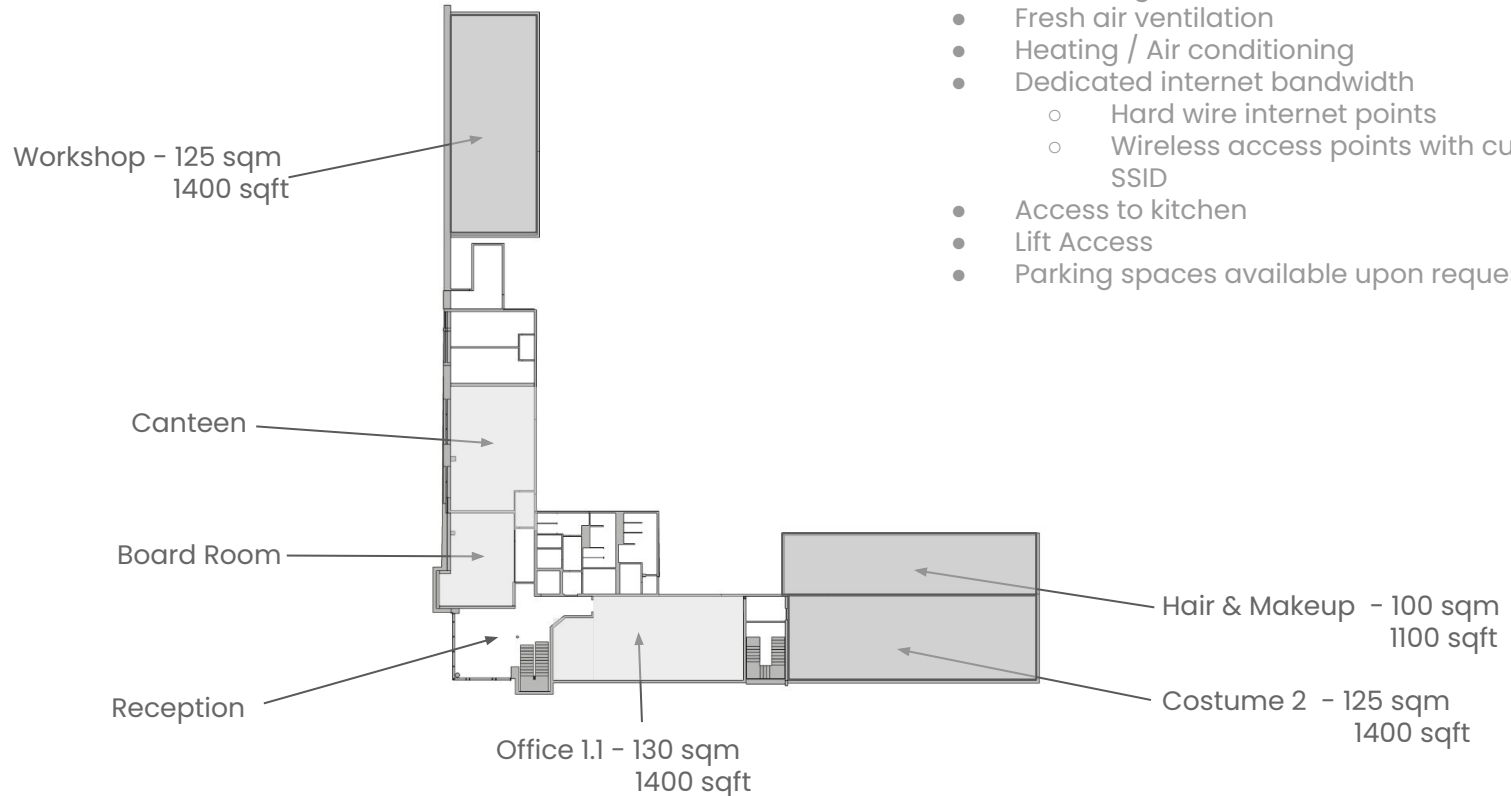

All offices have the following amenities

- Natural light
- Fresh air ventilation
- Heating / Air conditioning
- Dedicated internet bandwidth
  - Hard wire internet points
  - Wireless access points with custom SSID
- Access to kitchen
- Lift Access
- Parking spaces available upon request