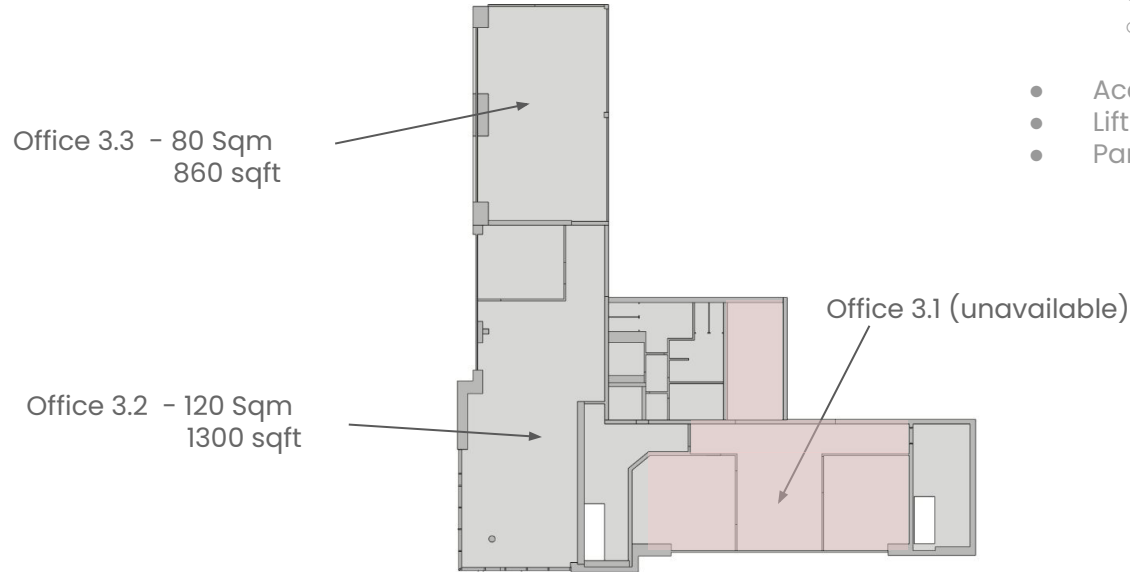

All offices have the following amenities

- Natural light
- Fresh air ventilation
- Heating / Air conditioning
- Dedicated internet bandwidth
  - Hard wire internet points
  - Wireless access points with custom SSID
- Access to kitchen
- Lift Access
- Parking spaces available upon request