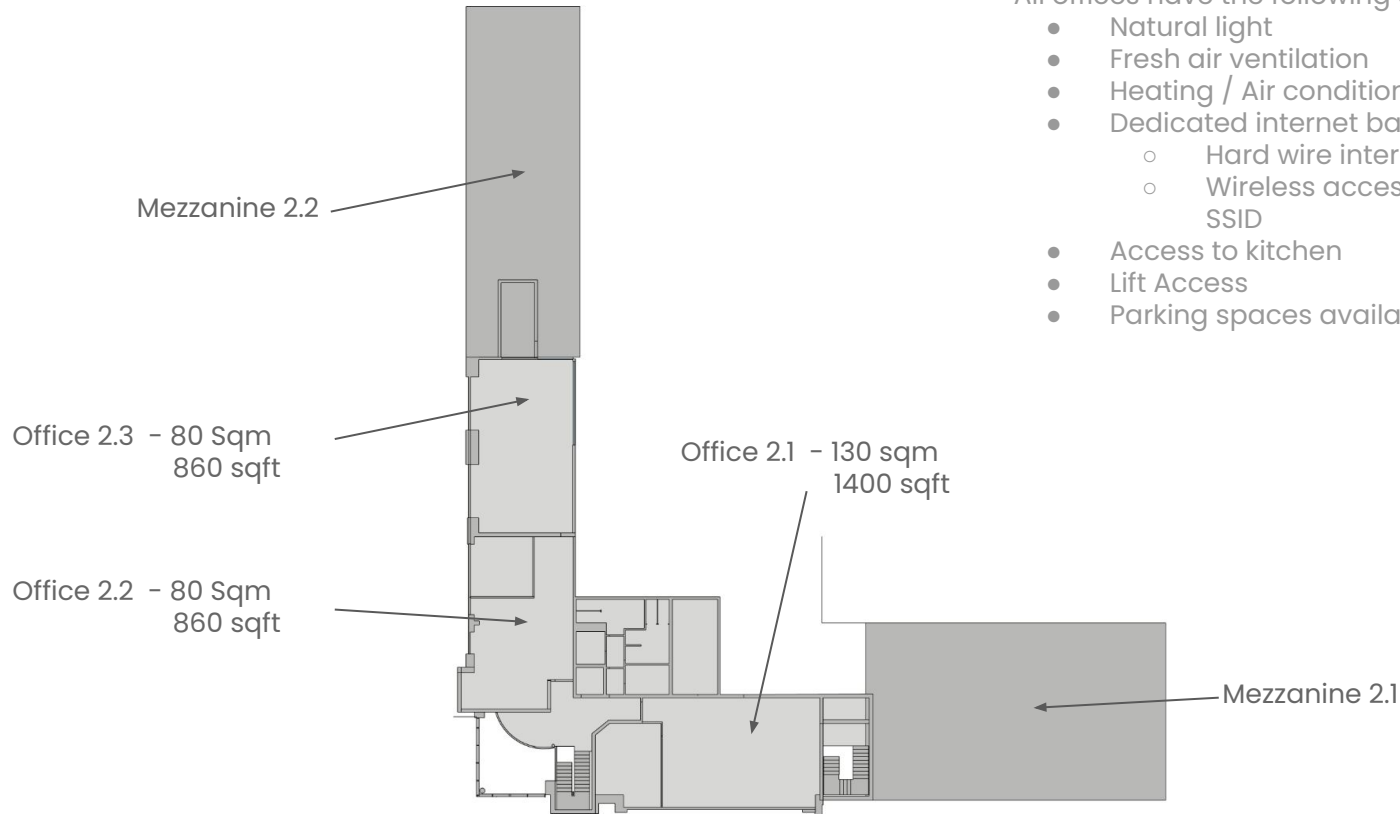

All offices have the following amenities

- Natural light
- Fresh air ventilation
- Heating / Air conditioning
- Dedicated internet bandwidth
  - Hard wire internet points
  - Wireless access points with custom SSID
- Access to kitchen
- Lift Access
- Parking spaces available upon request