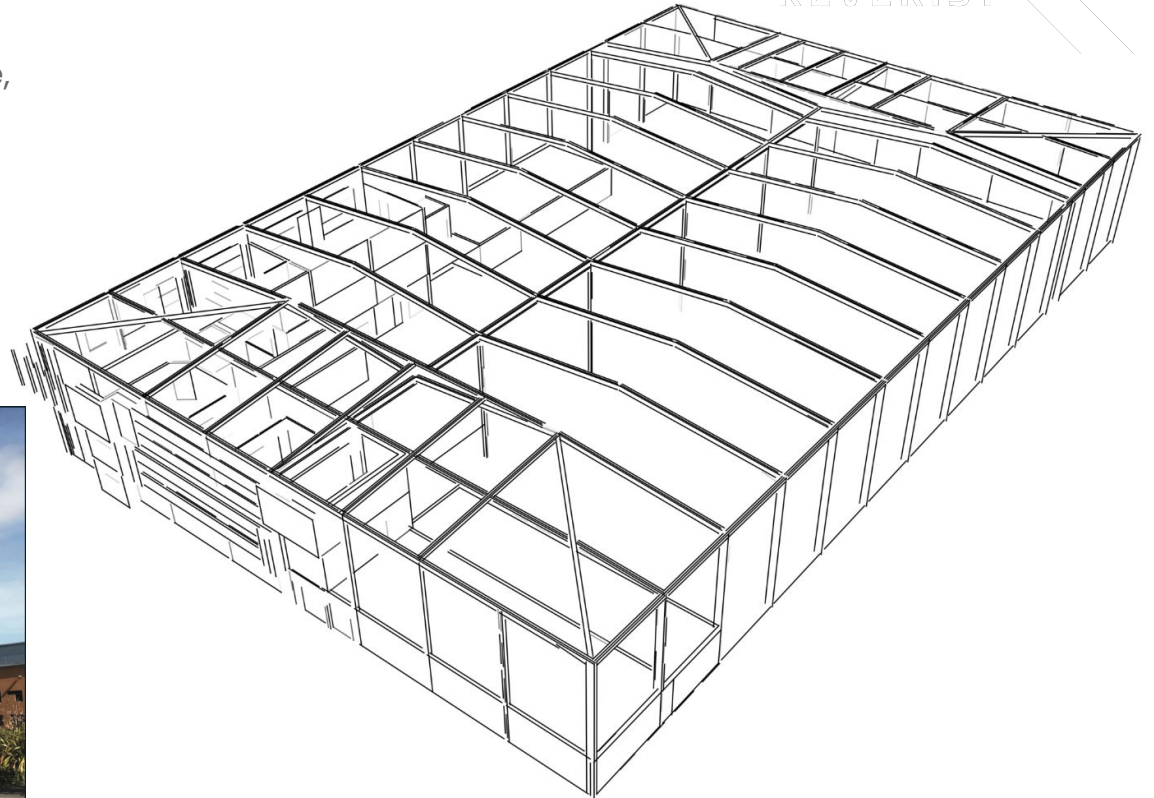

- 30,00 sqft / 2,750 sqm sound stage
- 15,400 sqft / 1,430 sqm of office space
- 3,159 sqft / 290 sqm of mezzanine space
- Parking for 66 cars and 10 trucks.
- Dedicated ESB substation providing up to 500KV_a.

- Up to 500 KVA power available with dedicated sub station

- 4 x self leveling loading docks
- 2 x roller shutter doors

- 10m height to the eaves

- 11m height to the apex

All offices have the following amenities