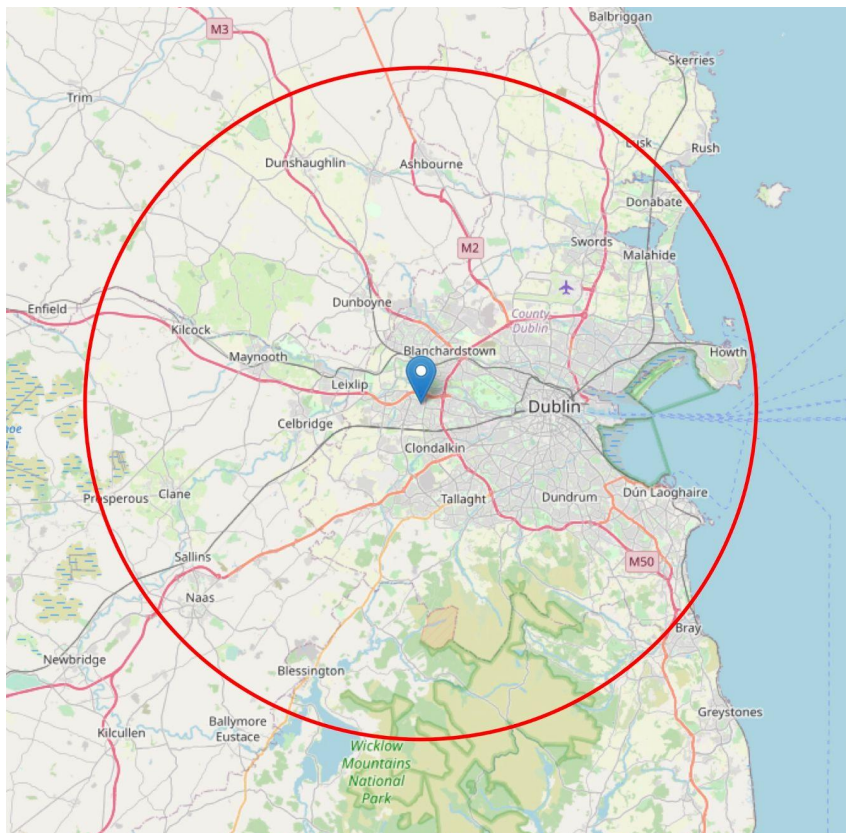

FONT HILL STUDIOS

REVERIST

25km Radius

Font Hill Studios
Font House
Unit 19 Fonhill Business Park
Dublin 22
D22 Y9Y9

Google Maps
53.35457993030369,
-6.409546587510446

- 2 min from M4 motorway
- 4 min from M50 Ring Road
- 17 min from Dublin Airport
- 15 min from Weston Airport
- 20 min from Dublin Port
- 24 min from Dublin city center