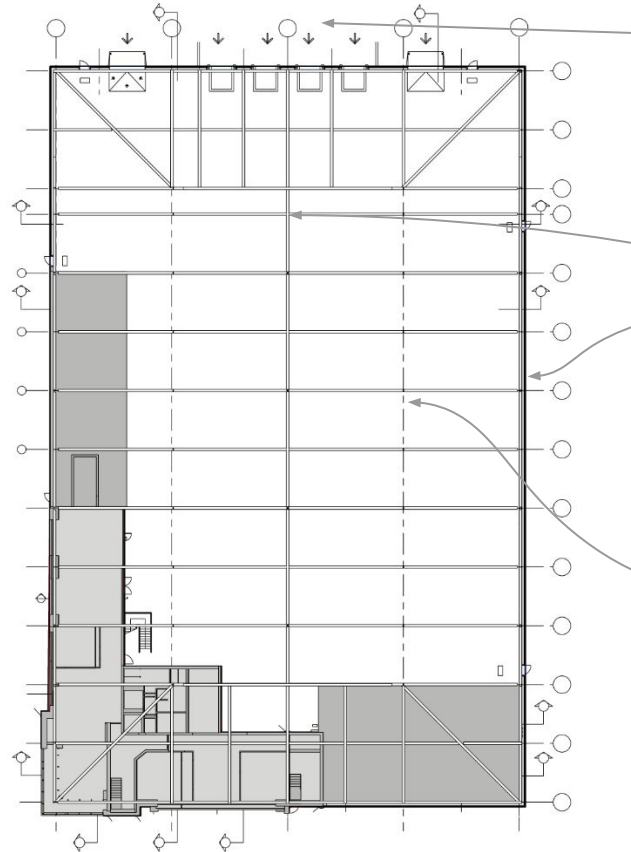

- 30,00 sqft / 2,750 sqm sound stage
- 15,400 sqft / 1,430 sqm of office space
- 3,159 sqft / 290 sqm of mezzanine space
- Parking for 66 cars and 10 trucks.
- Dedicated ESB substation providing up to 500KV_a.

- Up to 500 KVA power available with dedicated sub station

- 4 x self leveling loading docks
- 2 x roller shutter doors

- 10m height to the eaves

- 11m height to the apex

All offices have the following amenities